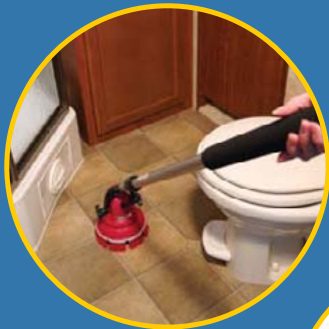

2801 Red Lion Road
Philadelphia, PA 19154
800.992.3430

Where Service is First!
www.pjponline.com

MotorScrubber

The MotorScrubber™ RV Cleaning System includes the scrubber head & handle, backpack & battery, 5 ft. coil cord, padholder, battery charger, complete operating instructions, and 12-month warranty.

PLUS! A full line of accessory brushes & adapters (see back) are available for any job!

Scrubber head swivels from 0°-70° and can be locked into position!

12-volt rechargeable backpack battery is lightweight (only 6 lbs.) and provides up to 4 hours of "start & stop" use on a single charge.

Standard 5 ft. coil cord shown. 25 ft. Utility Cord, DC Adapter, and Battery Post Adapter are also available. (See back)

Soft brush is ideal for glass and painted surfaces

Safe to use in and around water!

Lightweight (only 3 lbs.) with comfortable "soft-grip" handle

De-bugs windows, lights, and mirrors in a flash!

MotorScrubber makes quick work of wheels, tires, and wheel wells!

Cleans your rig from top to bottom, inside & out!

SEE ACCESSORIES ON BACK

MotorScrubber with 30" Telescoping Handle